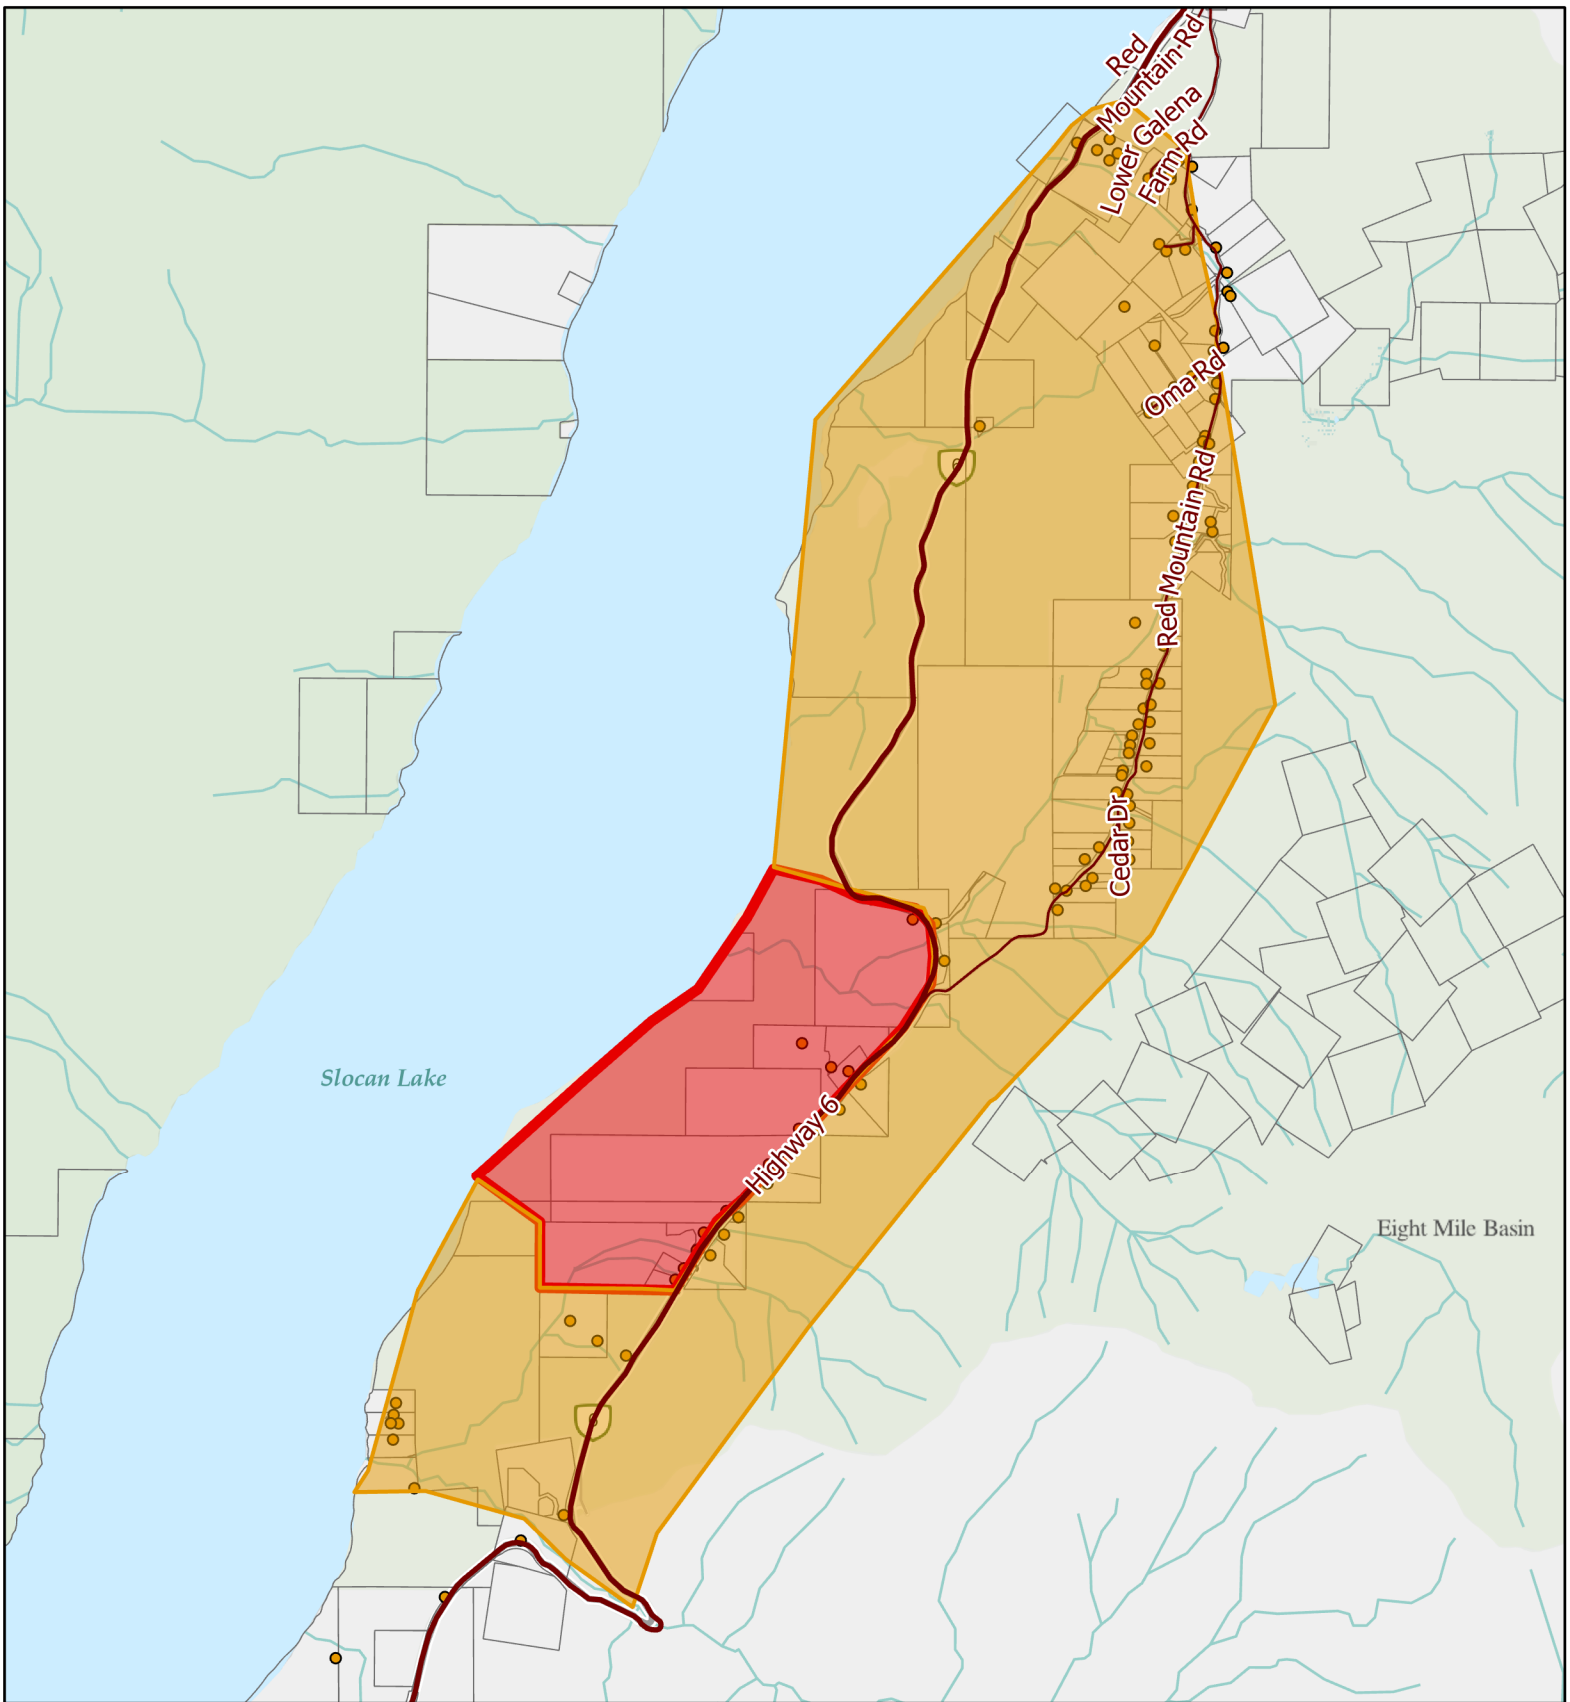

**REGIONAL DISTRICT OF
CENTRAL KOOTENAY
EMERGENCY
OPERATIONS CENTRE**

EOC Phone: 250-352-7701 or 1-866-522-7701

Current Emergency Information:

rdck.ca/EOCinfo

Register to receive emergency notifications:

rdck.ca/notifications

To report a flood, landslide, spill or other hazards:

1-800-663-3456

Aylwin Creek Wildfire Evacuation Order

- Evacuation Alert
- Evacuation Order
- Highway
- Road
- Civic Address
- Legal Parcels

Date: 7/18/2024

Map Scale: 1:45,000

0 0.5 1 2 km

N

The mapping information shown are approximate representations and should only be used for reference purposes. The Regional District of Central Kootenay is not responsible for any errors or omissions on this map.